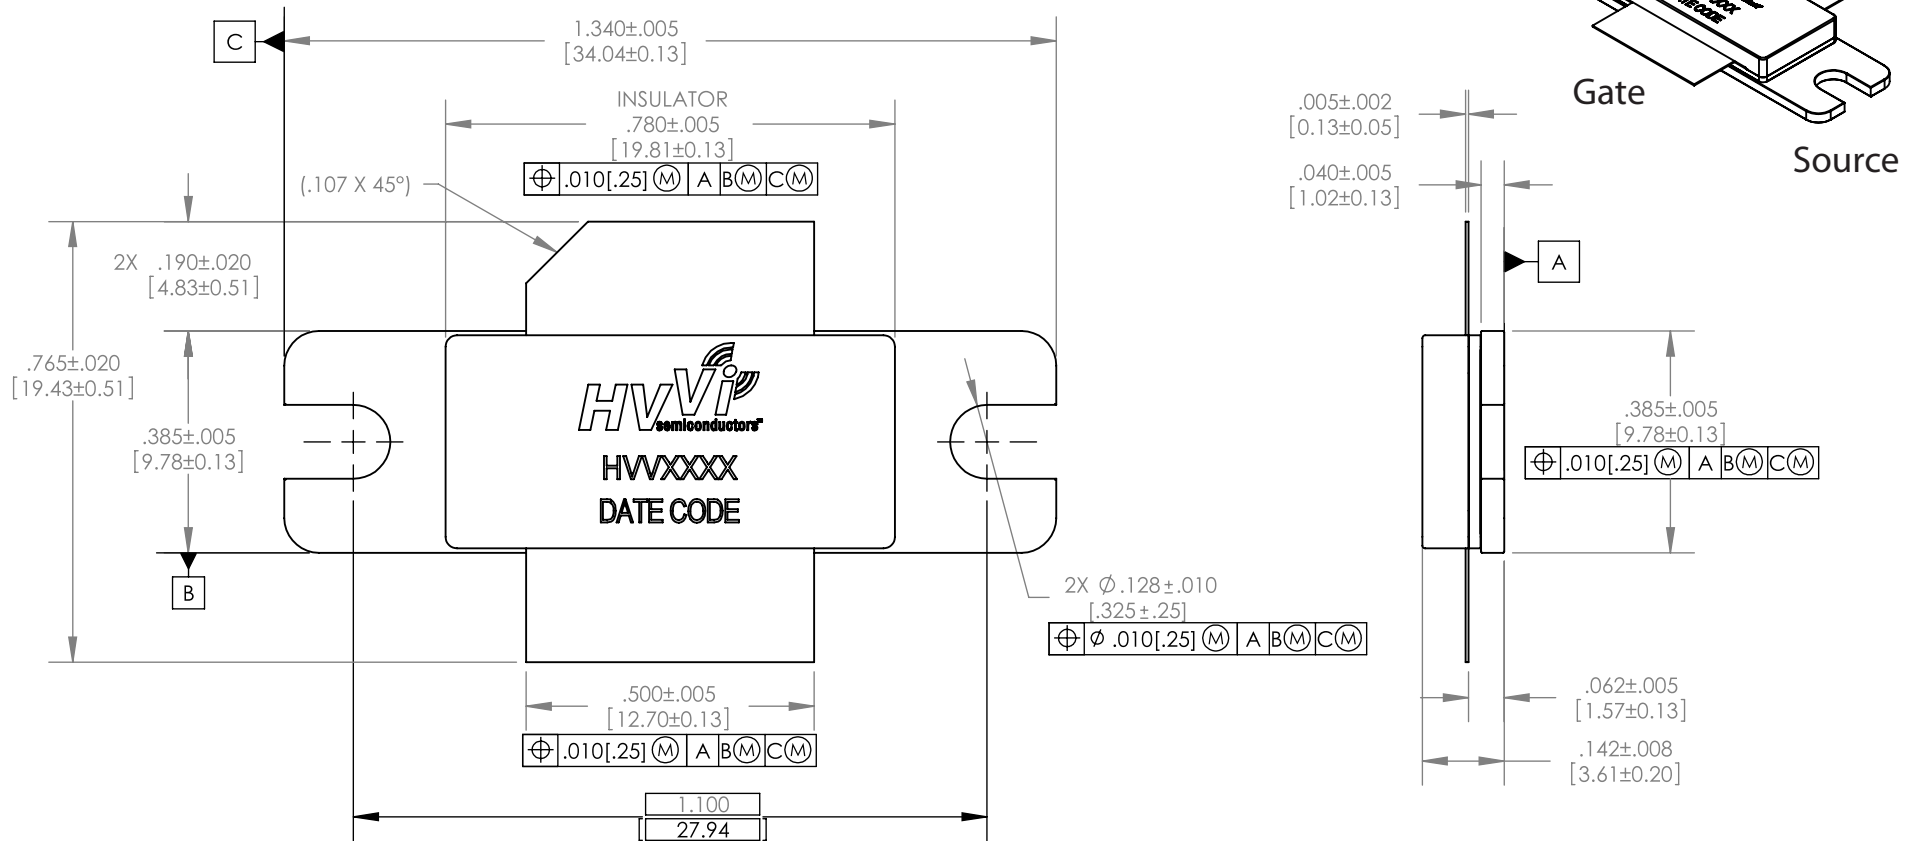

HV800A Package Dimensions

NOTES:
 T. SEATING PLANE HEIGHT IS MEASURED .030" [.76] AWAY FROM THE FLANGE.