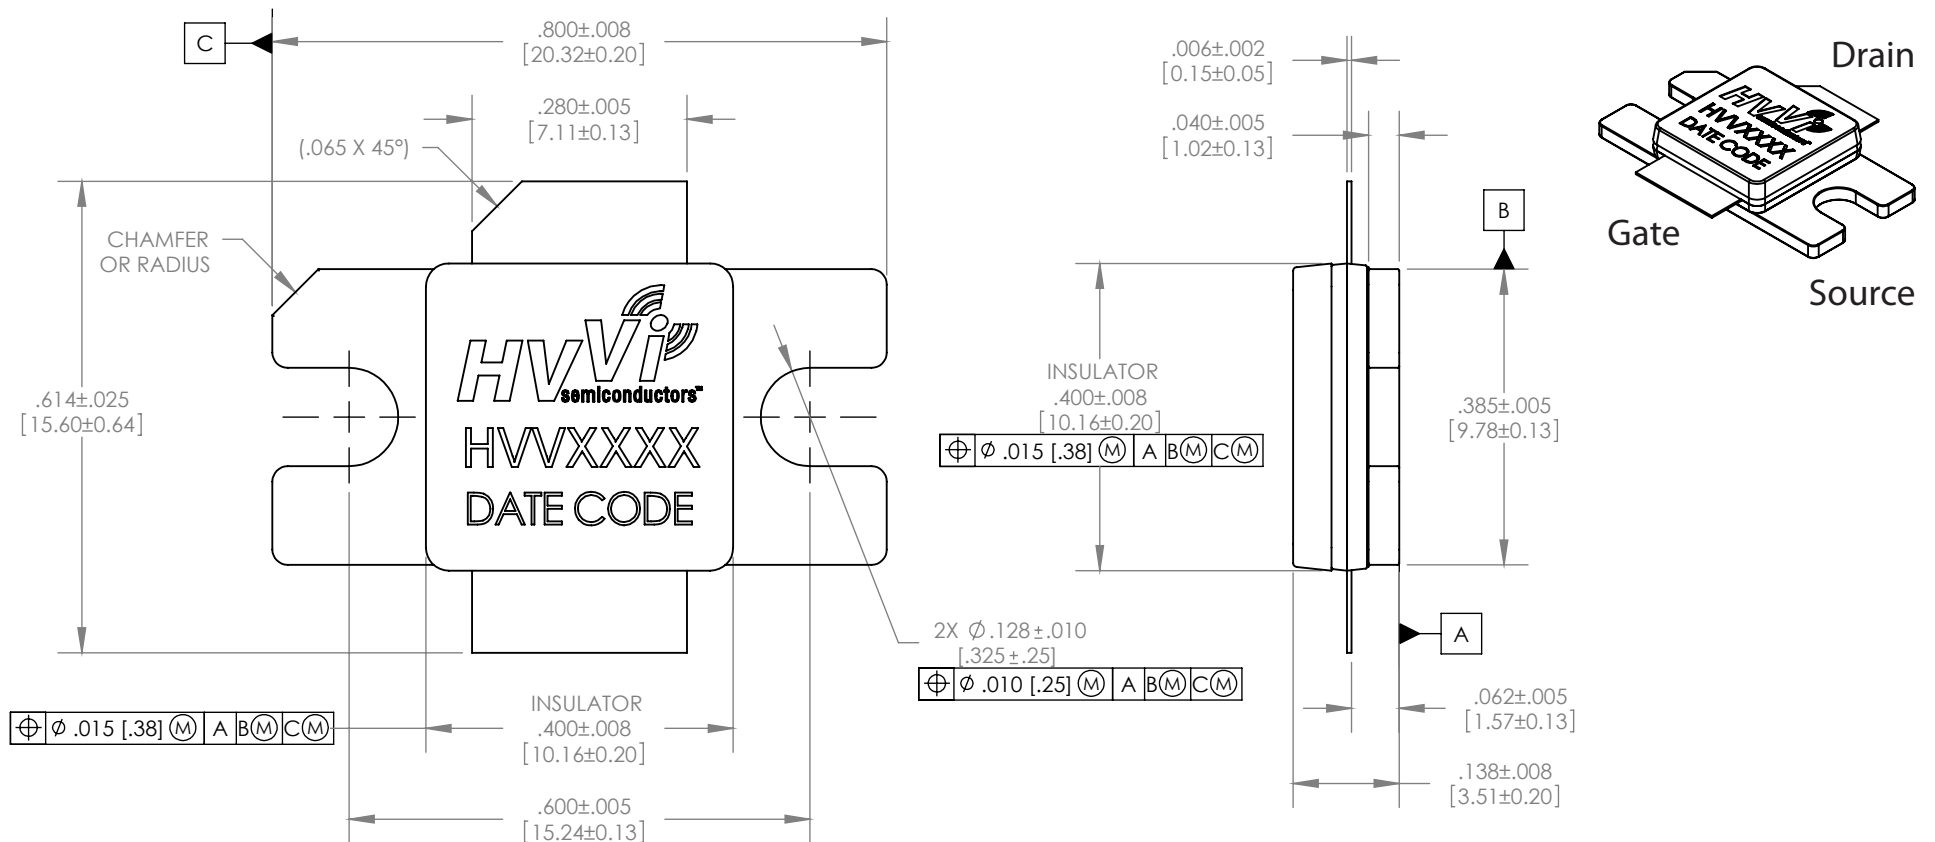

HV400 Package Dimensions

NOTES:
 T. SEATING PLANE HEIGHT IS MEASURED .030" [.76] AWAY FROM THE FLANGE.